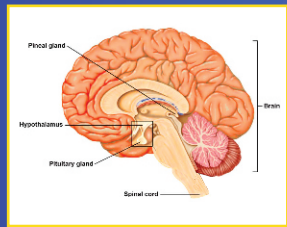

SACRED GEOMETRY OF SOUL

Soul's 16 Energy Points

Location of Soul in Brain

Rajyog Meditation

Charging of Energy Point

1 Joy (Fire Element) Solar Plexus Chakra **2** Love (Air Element) Heart Chakra **3** Determiation **4** Politeness

5 Introvertness & Power of Truth **6** Power to Face **7** Power to Discriminate **8** Power to Co-operate

9 Power to Tolerate **10** Peace (Sky Element) Throat Chakra **11** Purity (Water Element) Sacral Chakra **12** Power (Earth Element) Root Chakra

13 Bliss - (Power to Pack up, Satisfaction, Angelic State) Crown Chakra **14** Mind - Power to Withdraw (Conscious Mind) **15** Impressions - Power to Adjust (Unconscious Mind)

16 Intellect - Knowledge, Aether Element, Power to Decide, (Subconscious Mind) Third Eye Chakra