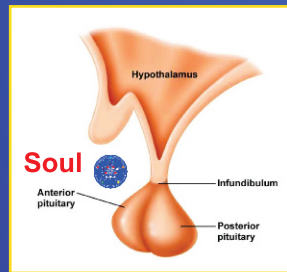

SACRED GEOMETRY OF SOUL

Soul's 16 Energy Points

Location of Soul in Brain

Rajyog Meditation

Charging of Energy Point

1 Joy (Fire Element) Solar Plexus Chakra **2** Love (Air Element) Heart Chakra **3** Determiation **4** Politeness

5 Introvertness & Power of Truth **6** Power to Face **7** Power to Discriminate **8** Power to Co-operate

9 Power to Tolerate **10** Peace (Sky Element) Throat Chakra **11** Purity (Water Element) Sacral Chakra **12** Power (Earth Element) Root Chakra

13 Bliss - (Power to Pack up, Satisfaction, Angelic State) Crown Chakra **14** Mind - Power to Withdraw (Conscious Mind) **15** Impressions - Power to Adjust (Unconscious Mind)

16 Intellect - Knowledge, Aether Element, Power to Decide, (Subconscious Mind) Third Eye Chakra