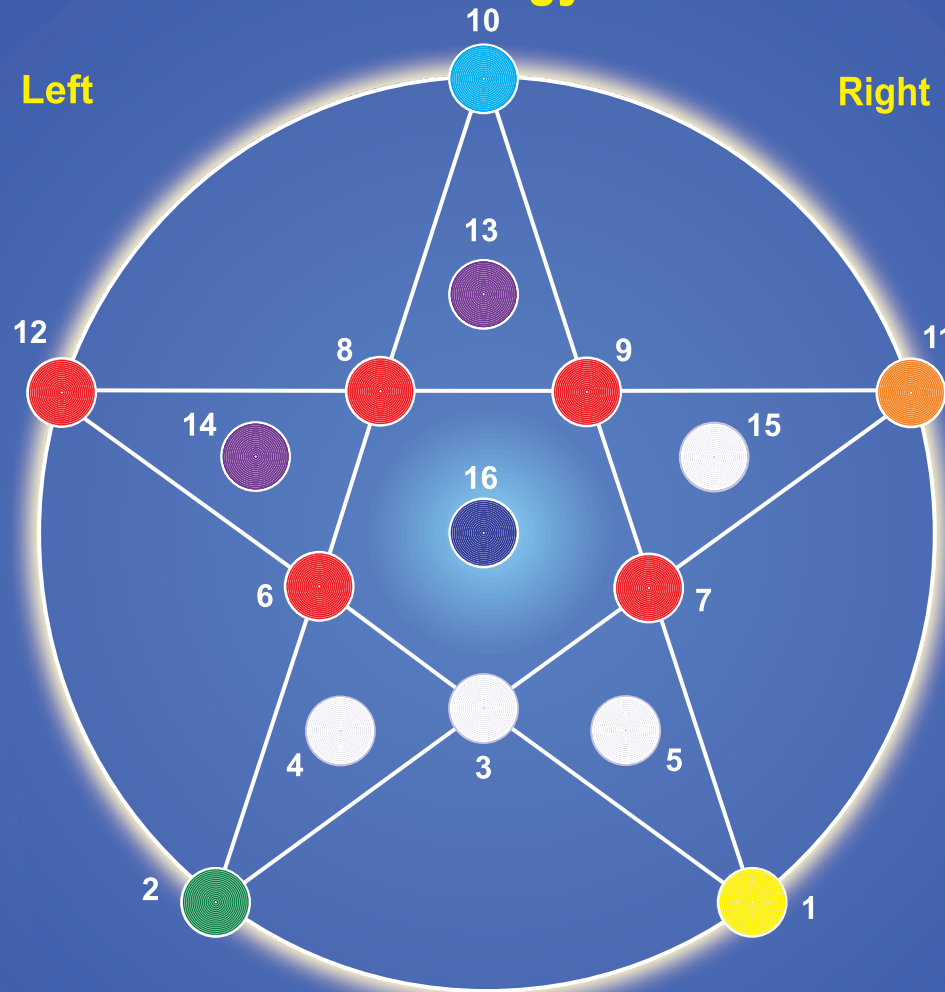

SACRED GEOMETRY OF SOUL

Soul's 16 Energy Points

Location of Soul in Brain

Rajyog Meditation

Charging of Energy Point

1 Joy (Fire Element) Solar Plexus Chakra **2** Love (Air Element) Heart Chakra **3** Determiation **4** Politeness

5 Introvertness & Power of Truth **6** Power to Face **7** Power to Discriminate **8** Power to Co-operate

9 Power to Tolerate **10** Peace (Sky Element) Throat Chakra **11** Purity (Water Element) Sacral Chakra **12** Power (Earth Element) Root Chakra

13 Bliss - (Power to Pack up, Satisfaction, Angelic State) Crown Chakra **14** Mind - Power to Withdraw (Conscious Mind) **15** Impressions - Power to Adjust (Unconscious Mind)

16 Intellect - Knowledge, Aether Element, Power to Decide, (Subconscious Mind) Third Eye Chakra